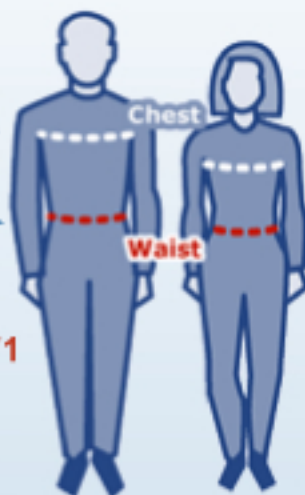

LIFT VEST®

Sizing Guide

Measurements should be taken for:

Chest: at armpit above bosom

Waist: natural waistline above navel

Still feeling unsure about what size to order?

We can help you. Call us toll-free us at: **1-800-300-5671**

Adult LiftVest / PonchoVest Sizing Guide

XX Small Adult	Chest – 33" - 39"	Waist – 29" - 35"
X Small Adult	Chest – 35" - 41"	Waist – 31" - 38"
Small Adult	Chest – 37" - 43"	Waist – 33" - 41"
Medium Adult	Chest – 39" - 45"	Waist – 35" - 44"
Large Adult	Chest – 41" - 47"	Waist – 37" - 47"
X Large Adult	Chest – 43" - 49"	Waist – 39" - 50"
XXL Large Adult	Chest – 45" - 51"	Waist – 41" - 52"

Child LiftVest / PonchoVest Sizing Guide

X Small Child	Chest – 22" - 26"	Waist – 19" - 23"
Small Child	Chest – 24" - 28"	Waist – 21" - 25"
Medium Child	Chest – 26" - 30"	Waist – 23" - 27"
Large Child	Chest – 28" - 32"	Waist – 25" - 29"